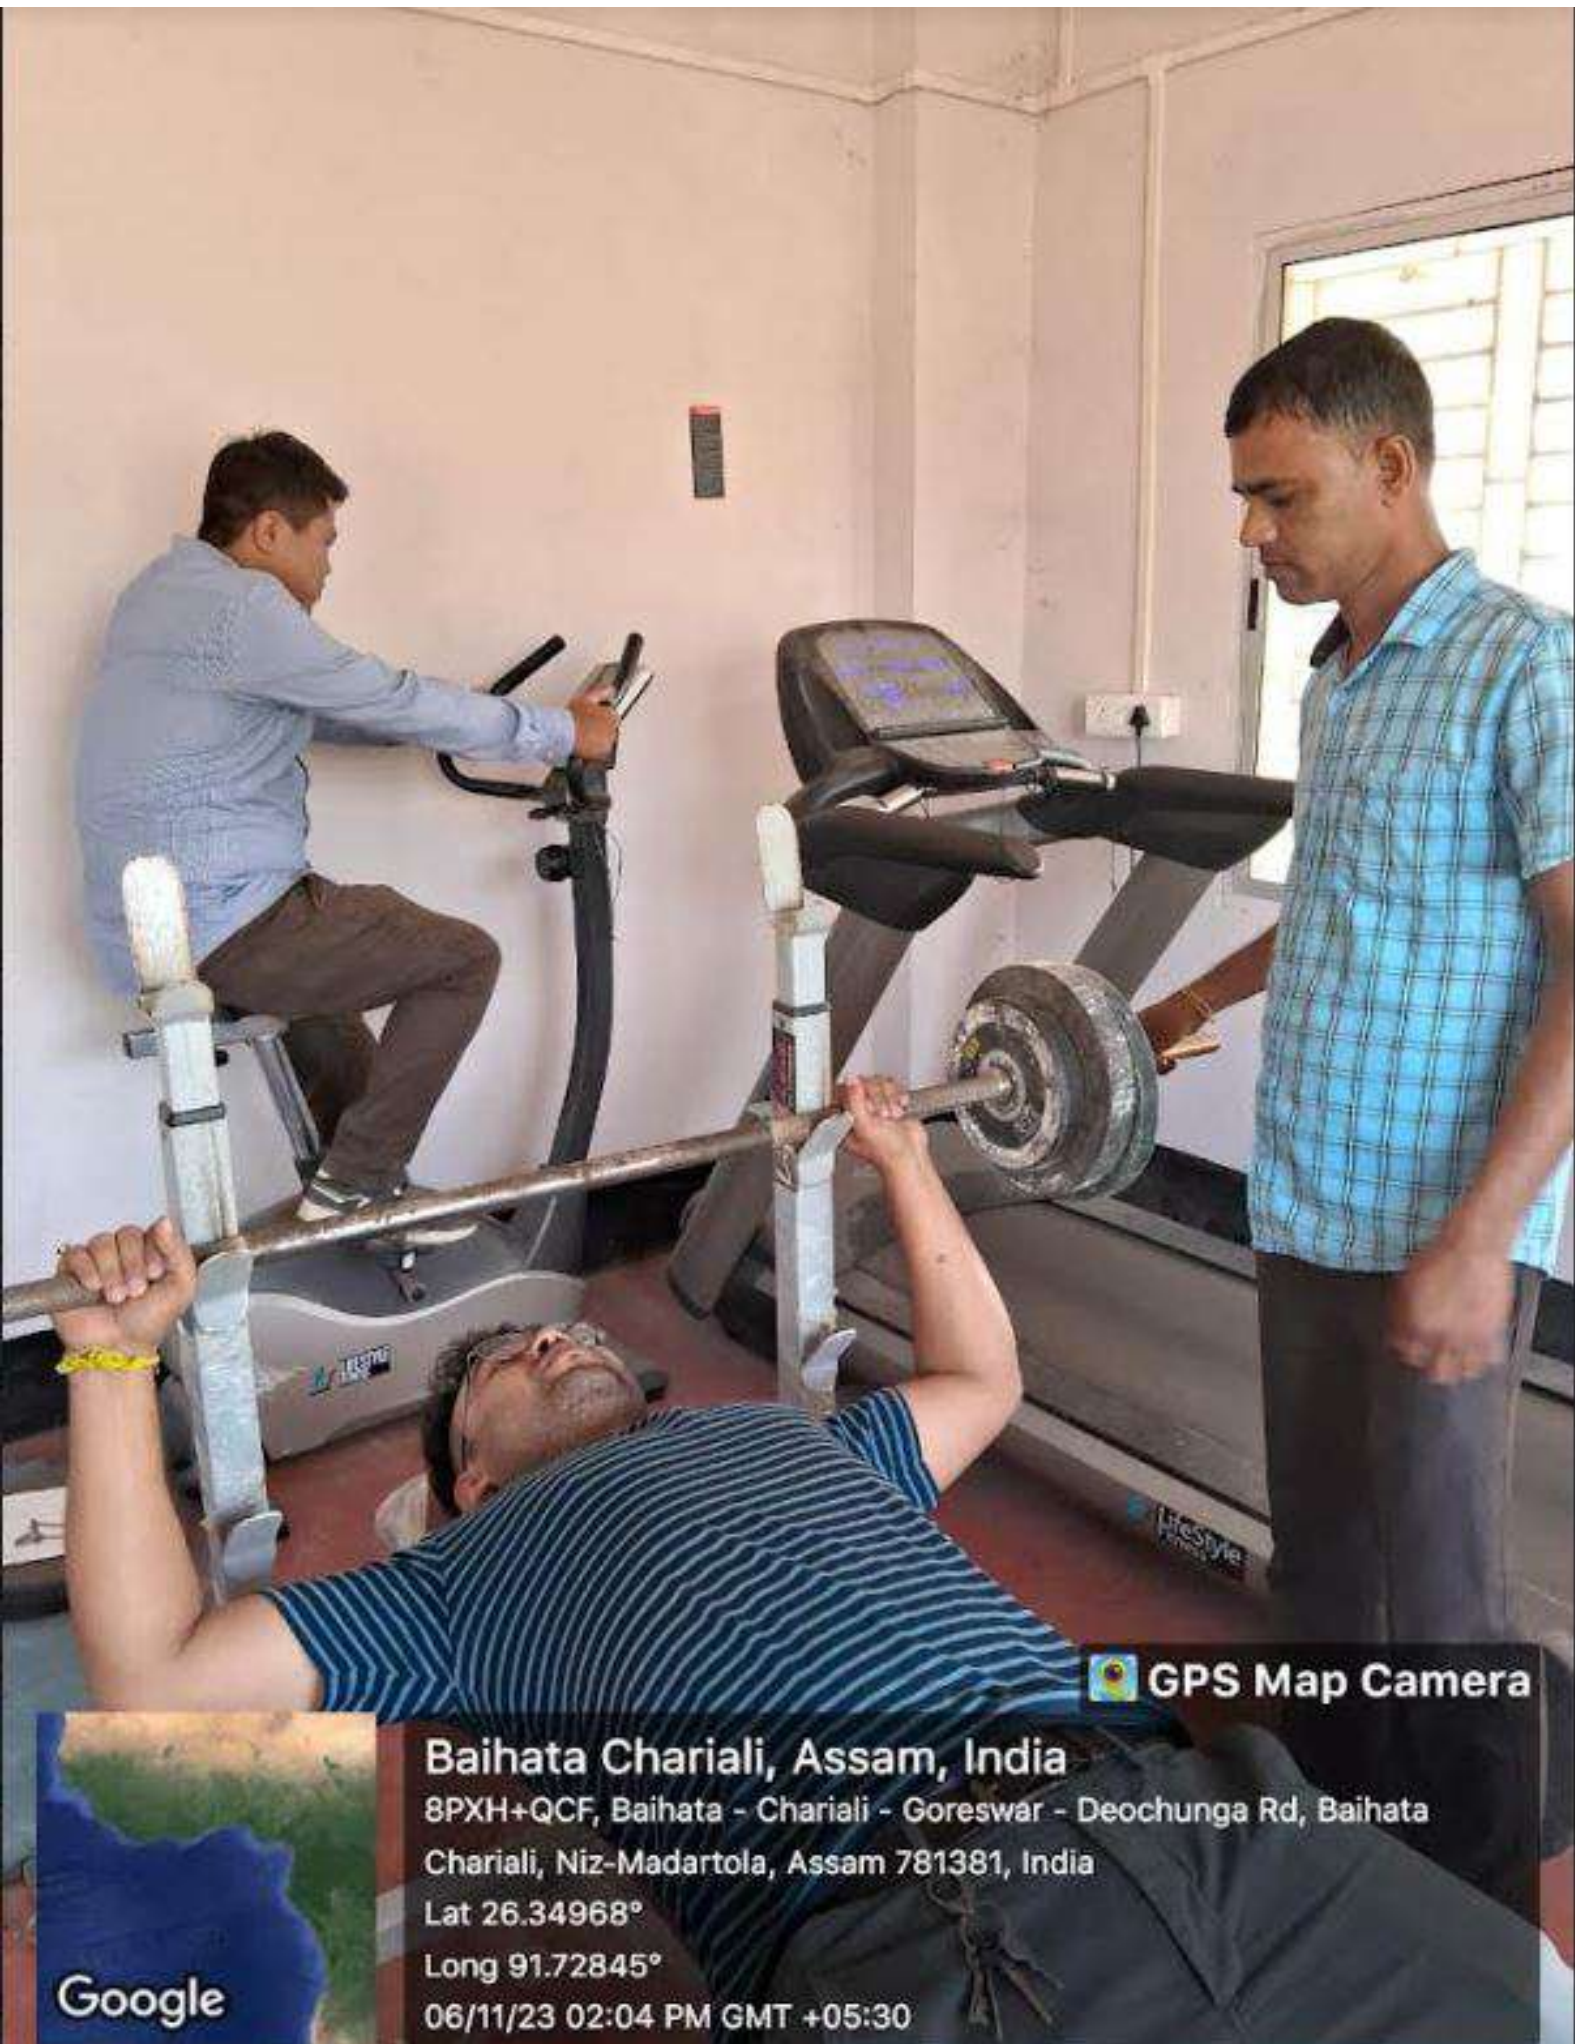

 **GPS Map Camera**

Baihata Chariali, Assam, India

8PXH+QCF, Baihata - Chariali - Goreswar - Deochunga Rd, Baihata
Chariali, Niz-Madartola, Assam 781381, India

Lat 26.34968°

Long 91.72845°

06/11/23 02:03 PM GMT +05:30

 Google

 **GPS Map Camera**

Baihata Chariali, Assam, India

8PXH+QCF, Baihata - Chariali - Goreswar - Deochunga Rd, Baihata

Chariali, Niz-Madartola, Assam 781381, India

Lat 26.34968°

Long 91.72845°

06/11/23 02:04 PM GMT +05:30